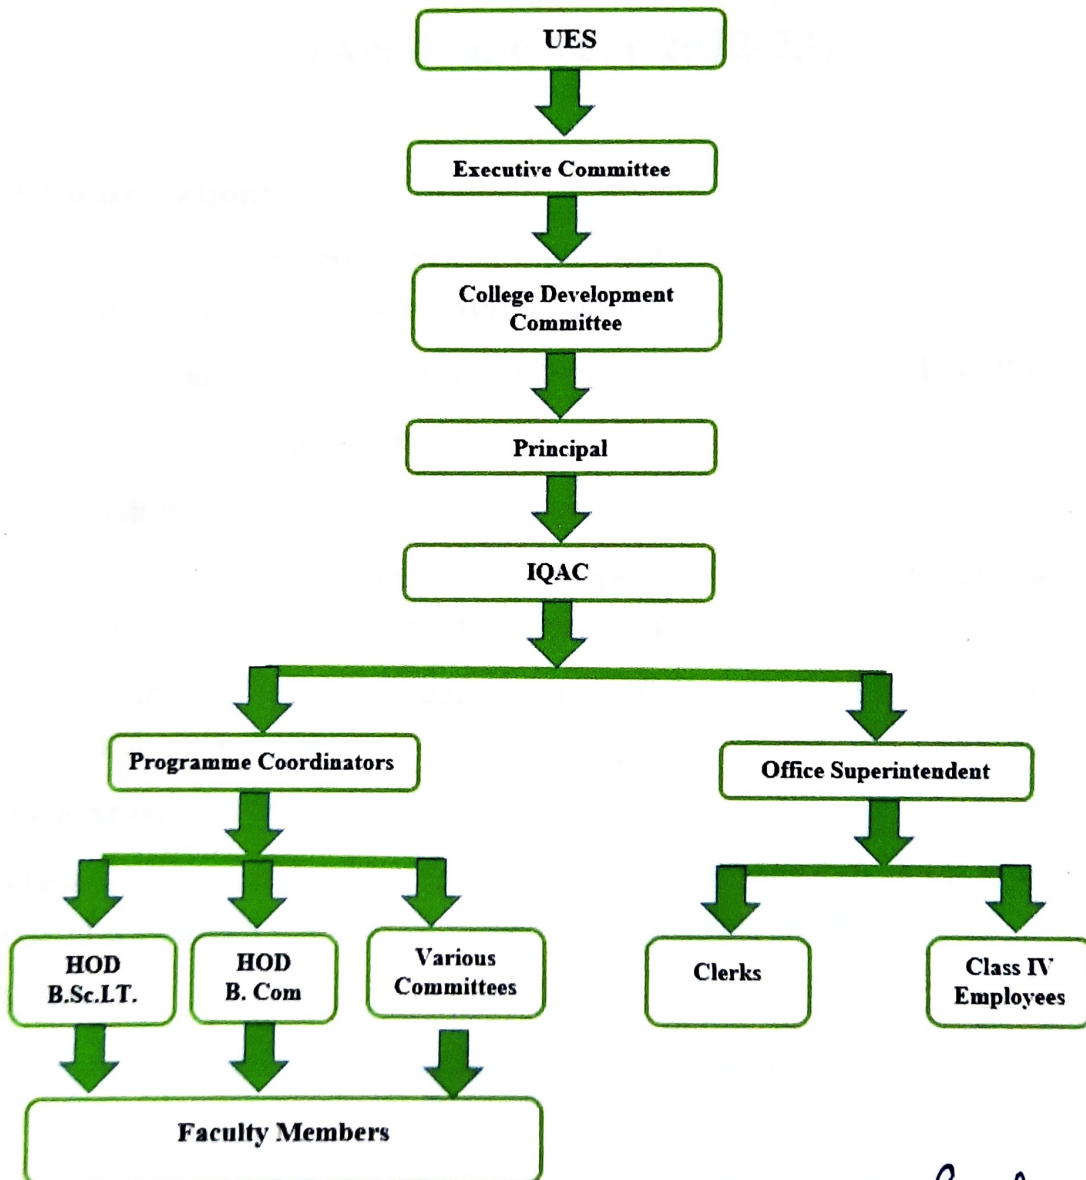

# URAN EDUCATION SOCIETY'S COLLEGE OF MANAGEMENT AND TECHNOLOGY

[Affiliated to Mumbai University]

(Recognised by Maharashtra Government)

Palak Maidan, Bori, Uran, Navi Mumbai - 400702. Tel No. (022)2722 2228/ 2722 4659

## INSTITUTIONAL ORGANOGRAM

*Sonali*  
I/C Principal  
Uran Education Society's College of  
Management and Technology